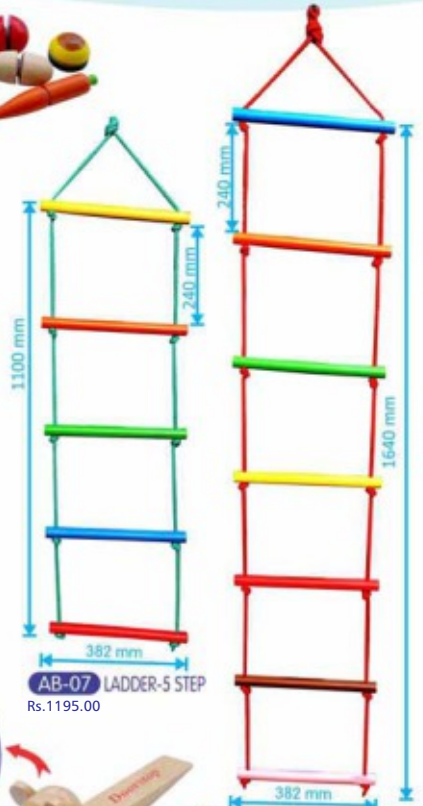

AB-114 LADDER-7 STEP
Rs. 1350.00