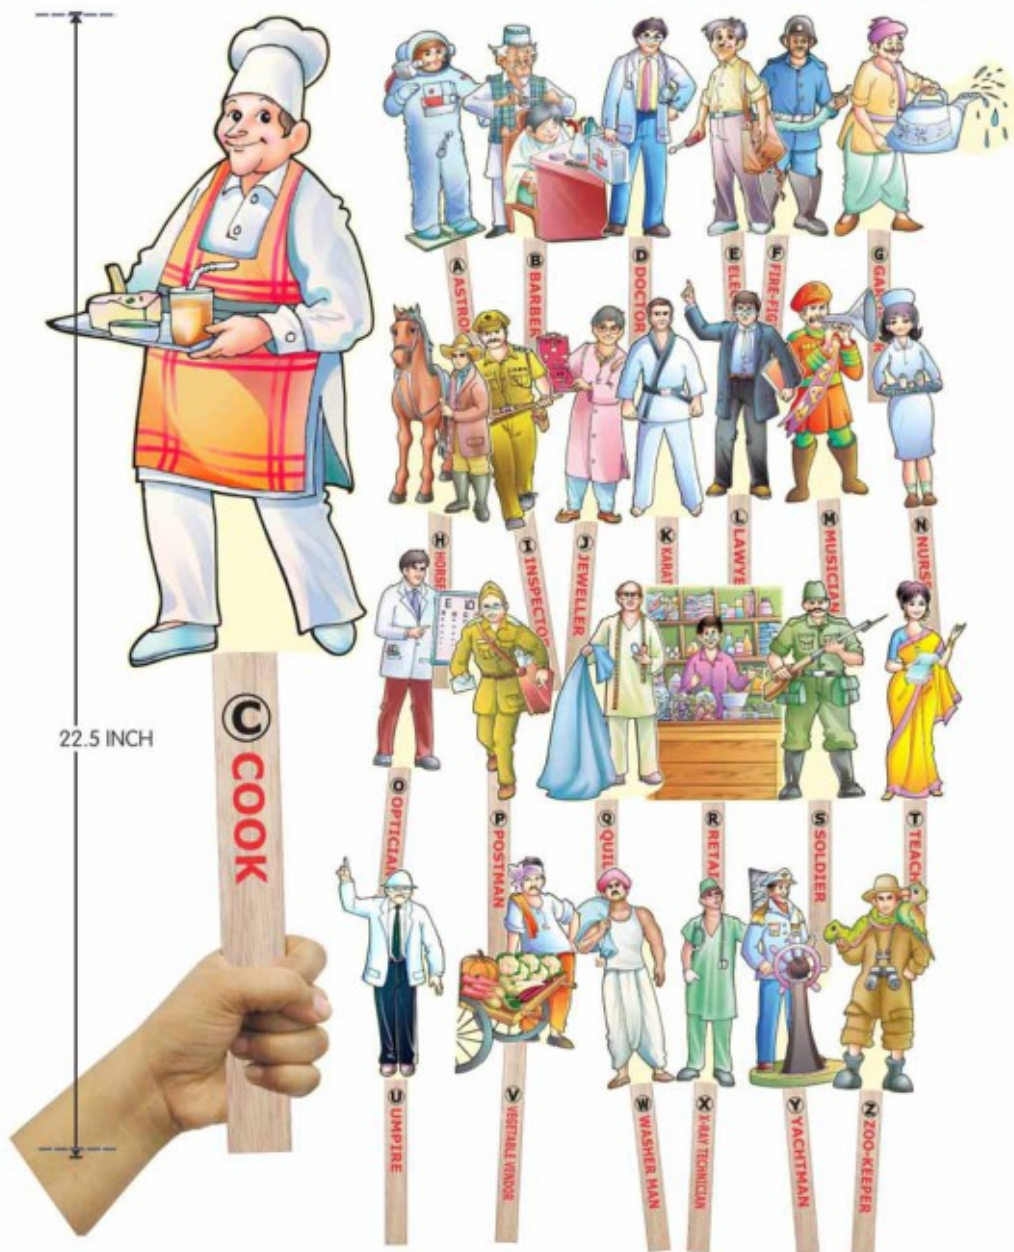

Rs.395.00

CH-63 CRAYON HOLDER DOG-COLOURED
 SIZE:190x98x24 mm

Rs.395.00

CH-64 CRAYON HOLDER LIZARD-COLOURED
 SIZE:242x126x24 mm

Rs.395.00

CH-70 CRAYON HOLDER-CAT-COLOURED
 SIZE: 255x100x24 mm

Rs.395.00

CH-71 CRAYON HOLDER BEAR-COLOURED
 SIZE: 185x120x24 mm

Rs.395.00

COMMUNITY OCCUPATIONS - A TO Z WANDS

SIZE WITH WOODEN WAND: 22.5 INCH

MS-45 COMMUNITY OCCUPATIONS-A TO Z WANDS
Rs.6550.00

SIZE : 11 INCH

MS-46 COMMUNITY OCCUPATIONS-A TO Z HANGING

Rs.4250.00

EDUCATIONAL KITS