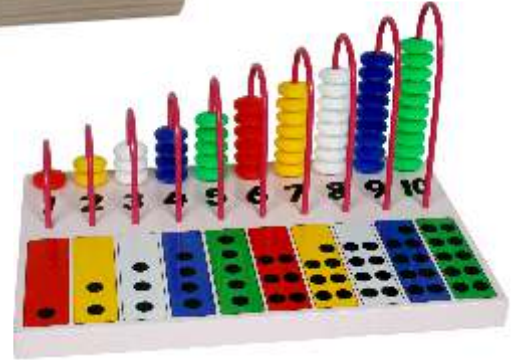

HE-58

COUNTING SHAPE ABACUS
Rs. 795.00

HE-35

COUNTING
SHAPE ABACUS
Rs. 425.00

HE-43

COUNTING
SHAPE ABACUS
Rs. 1350.00

HE-49

COUNTING SHAPE ABACUS
Rs. 2650.00