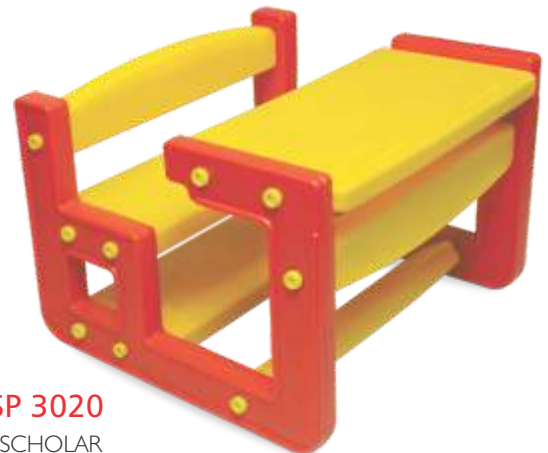

SP 3020
SCHOLAR
L28xW29xH21"
Rs. 4400.00